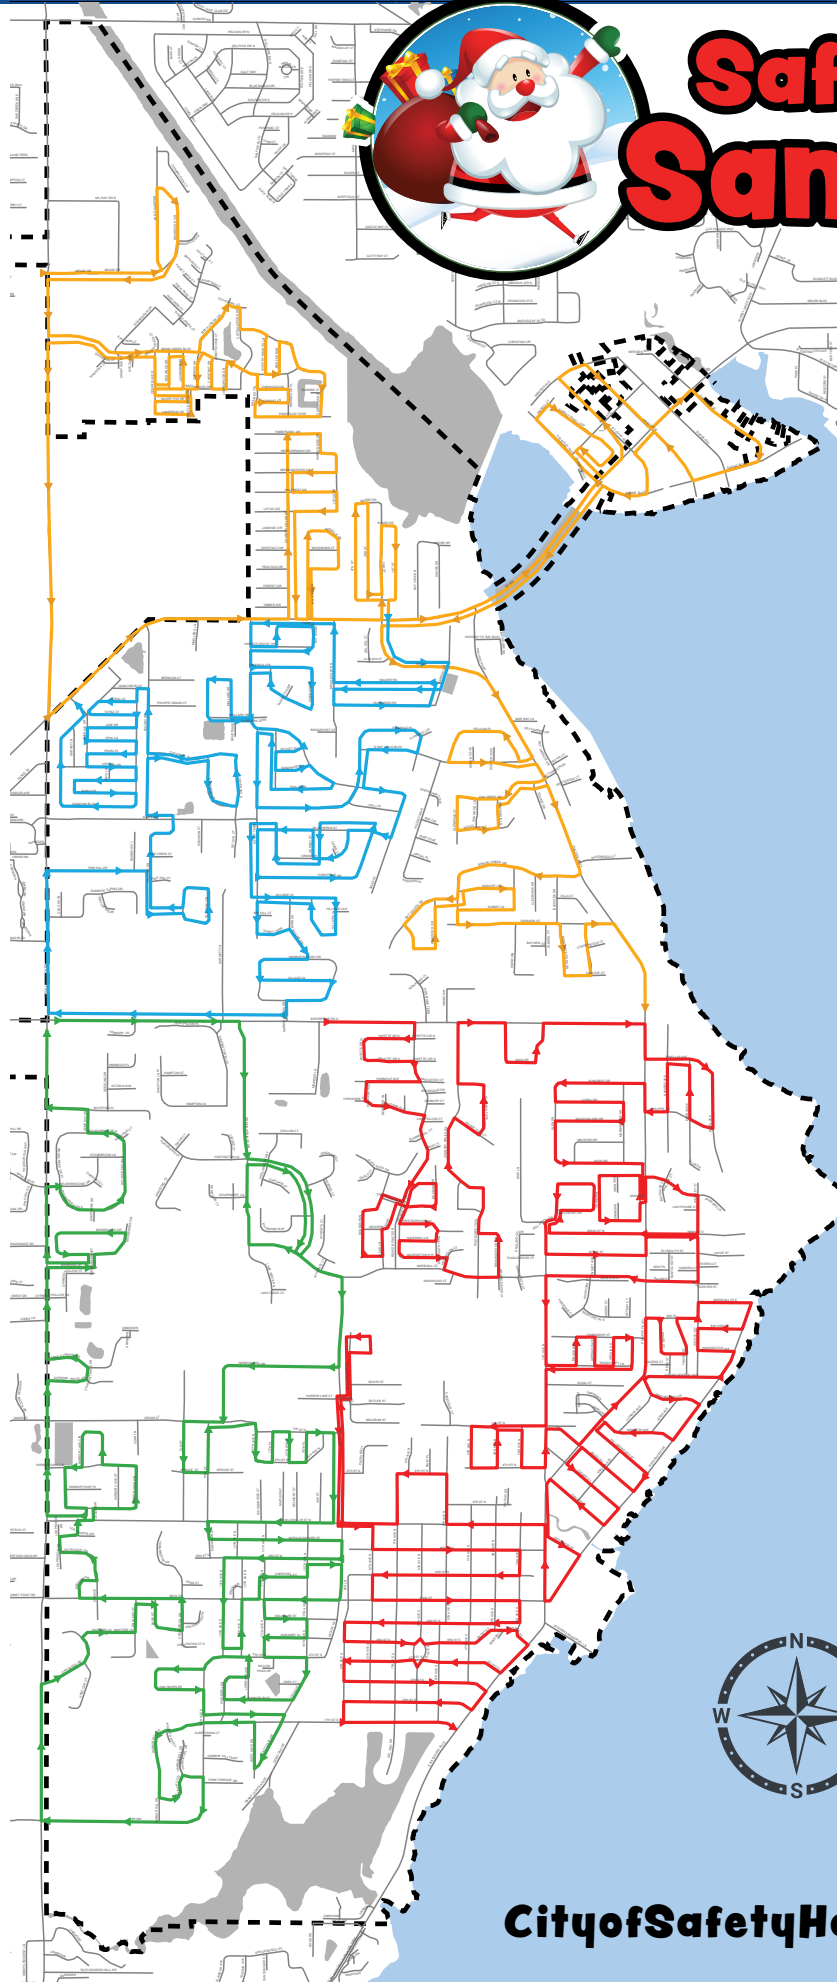

# Safety Harbor Santa Tours

**Reindeer Route**  
December 9, 2022

**Red Line**  
South of Enterprise  
& East of 9th Ave.

**Gingerbread Route**  
December 10, 2022

**Green Line**  
South of Enterprise  
& West of 9th Ave.

**Jingle Bell Route**  
December 16, 2022

**Gold Line**  
North of Enterprise  
& East of RR Tracks;  
North of 580  
& West Oldsmar

**Snowman Route**  
December 17, 2022

**Blue Line**  
North of Enterprise  
& West of RR Tracks;  
South of 580

**Track Santa Live!**  
**Scan the QR Code:**

[CityofSafetyHarbor.com](http://CityofSafetyHarbor.com)