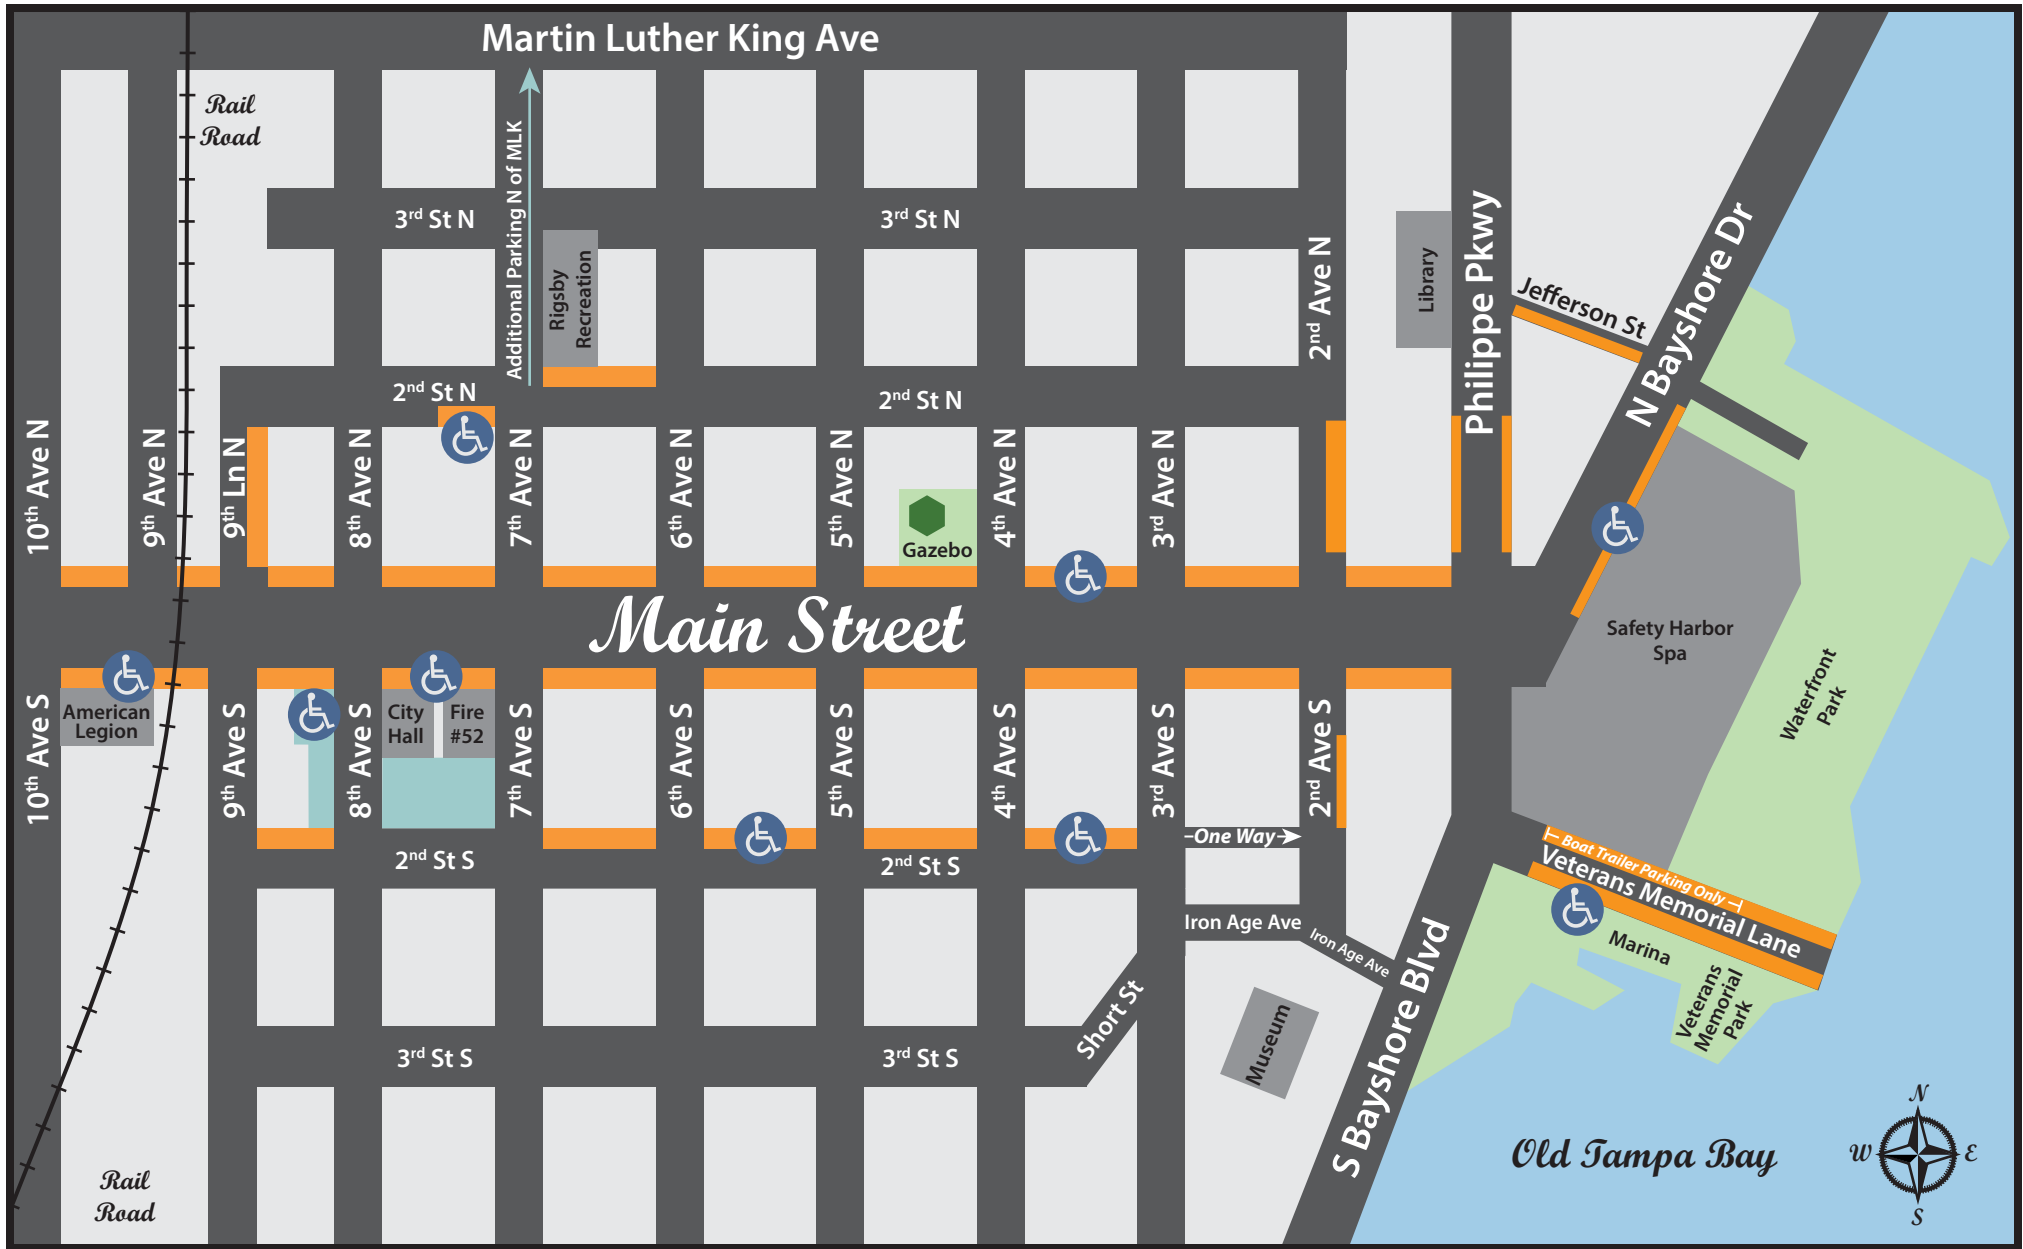

City of Safety Harbor

Community Redevelopment District Designated Parking Spaces

LEGEND:

- Designated On-Street Parking Designated Handicapped
- Designated Off-Street Parking Parking Available